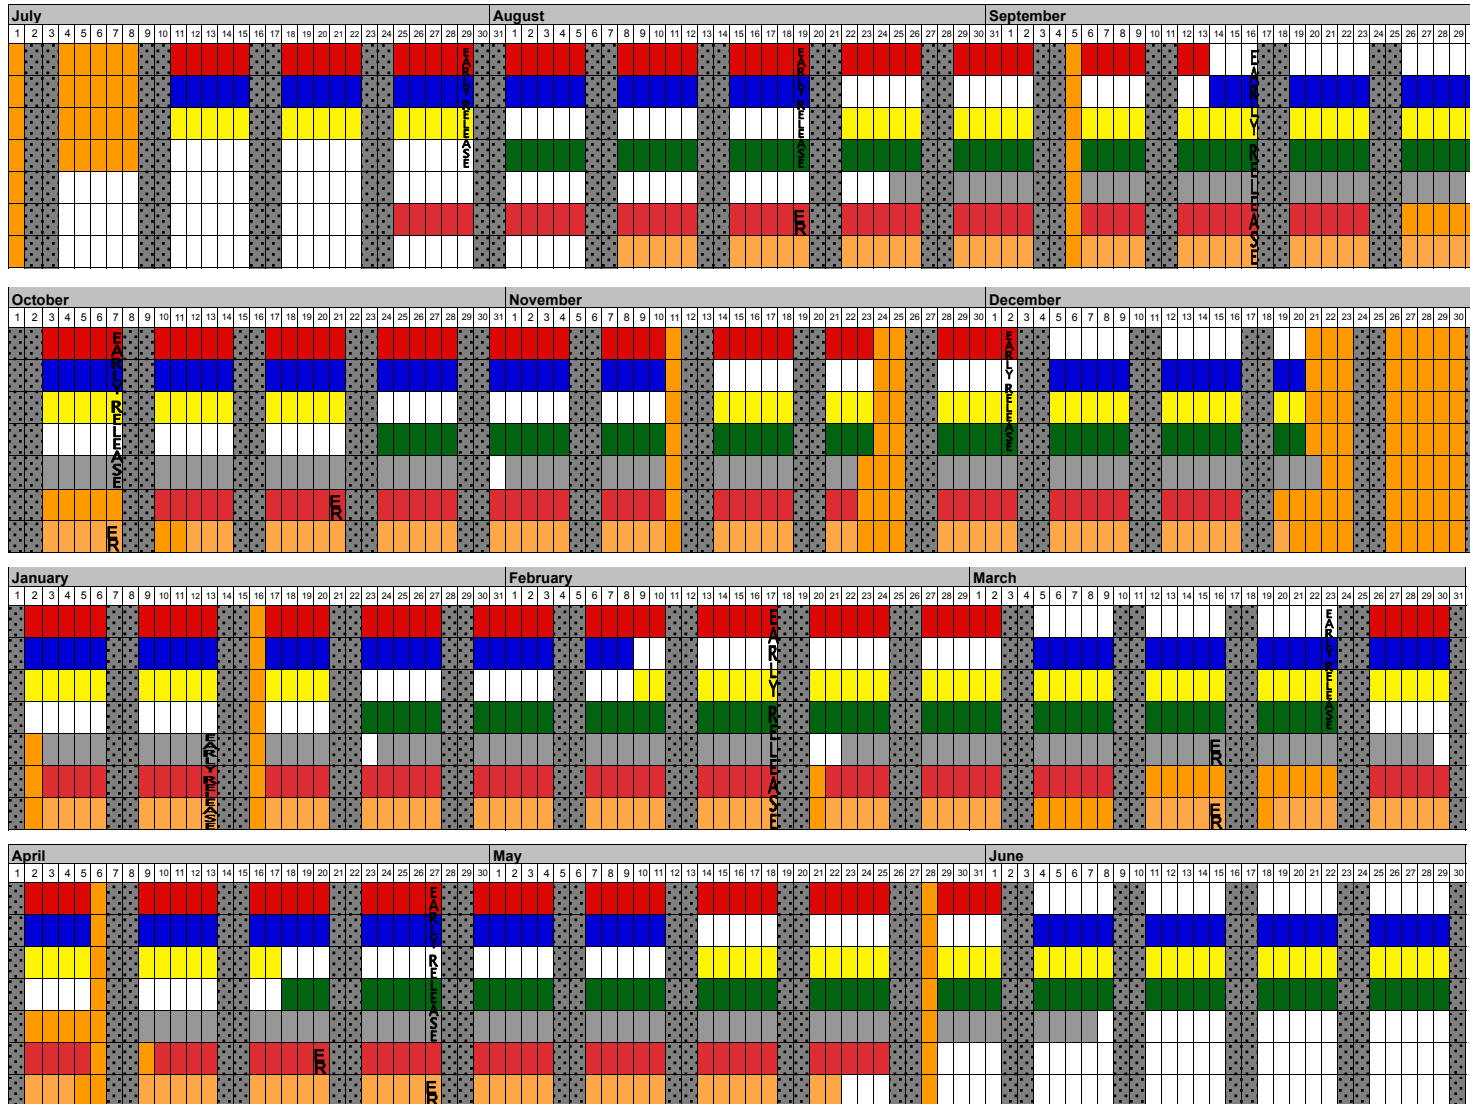

2011-2012 COMPREHENSIVE SCHOOL CALENDAR

■ TRACK 1
 ■ TRACK 2
 ■ TRACK 3
 ■ TRACK 4
 ■ TRADITIONAL
 ■ MODIFIED
 ■ WECHS/WAKE STEM ECHS
 ■ WEEKEND
 ■ STUDENT HOLIDAY

If the school district must close schools, this adopted 2011-2012 calendar may be amended by the Board of Education to provide additional school days on Saturdays or during vacation to meet legal requirements.