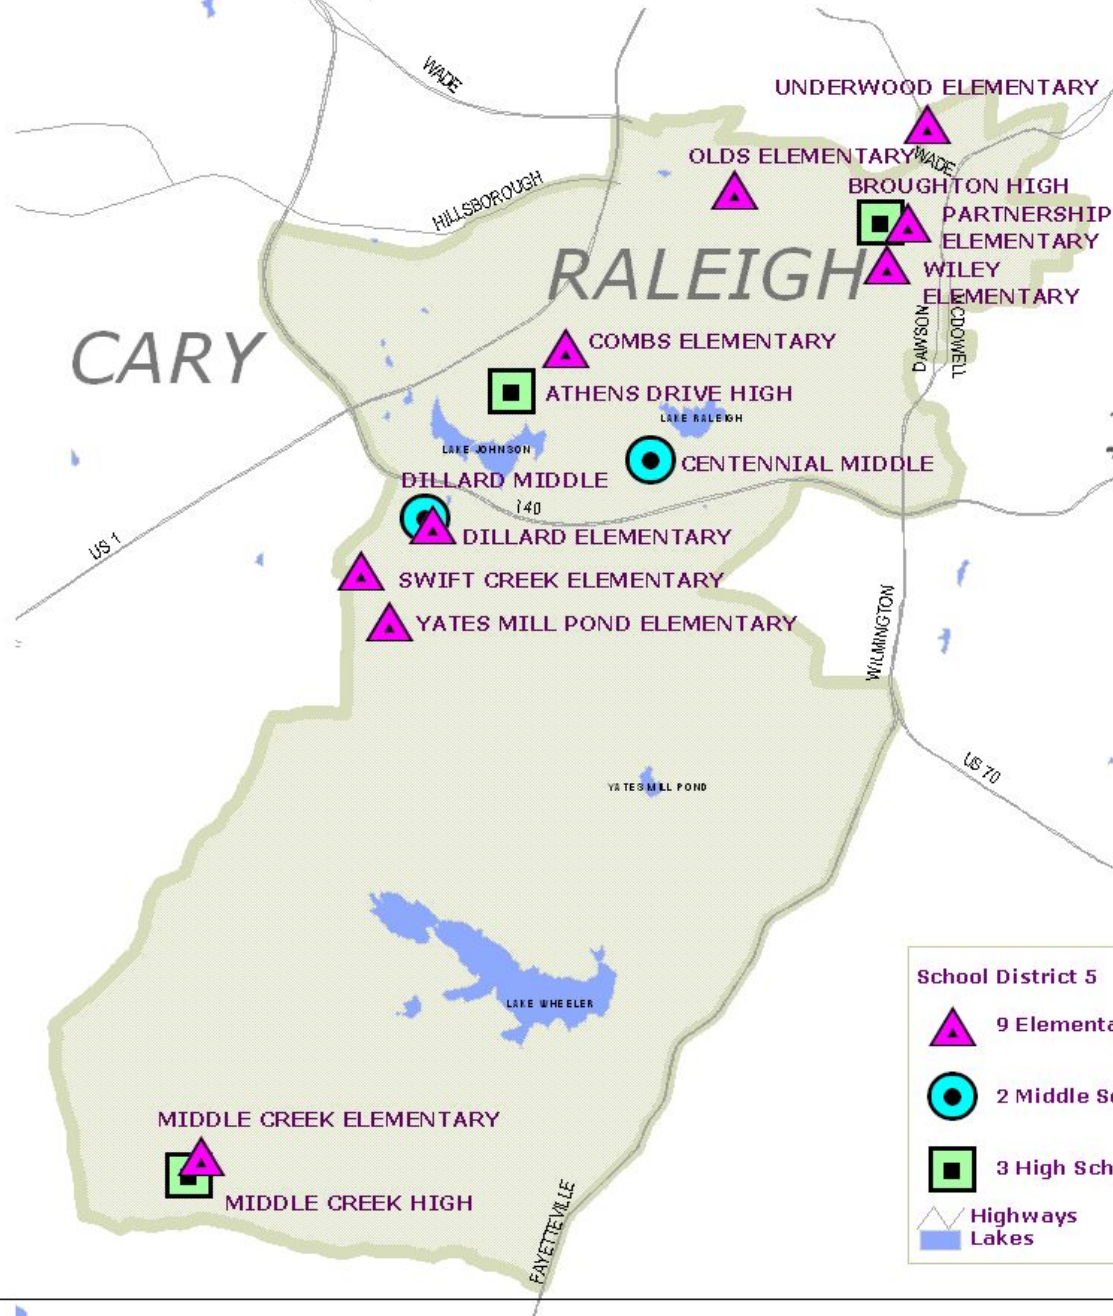

WAKE COUNTY
PUBLIC SCHOOL SYSTEM

District 5 (South Central Raleigh)

Dr. Anne McLaurin

*Board of
Education
Member*

School District 5

-  9 Elementary Schools
-  2 Middle Schools
-  3 High Schools
-  Highways
-  Lakes